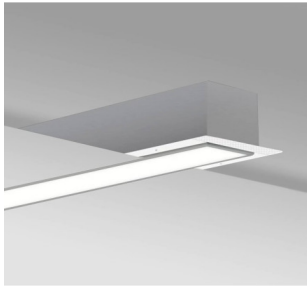

## LED Linear Luminaire - Recessed - MOSCOW MINI SILVER - 0.44m - 0.94m - 1.44m - 1.94m - IP54

### Technical specifications:

REFERENCE: E-14001-P  
Rated Power :  
Nominal Voltage: 220-240V  
Colour: 2700K - 4000K - 6000K  
CRI - Chromatic Rendiment Index: 80  
Construction Material: Aluminium+PC  
Luminosity-Lm:  
Number & Type of LEDs: SMD2835 - 140 LEDs/M PCB 12mm  
Beam Angle (°): 120°  
Luminous diode LED (Lm/W): 135Lm/W  
Luminous Efficiency (Lm/W): 110 Lm/W  
Dimmable: TRIAC 40%-100%  
Certifications: CE - ROHS  
IP : IP54  
Diode Life Expectancy (H): 50.000  
Dimensions (mm): L: 0.44m - 0.94m - 1.44m - 1.94m  
Power Factor (PF): 0.91  
Frequency (Hz): 50/60Hz  
Temperature Range (°C): -20°C ~ +55°C  
On/Off Cycles: 100.000  
Starting Time (s): 0,2s  
Cut-out Size (mm): L: 0.44m - 0.94m - 1.44m - 1.94m \* A: 0.38mm  
Glare Rating (UGR): 19  
Energy Rating (2021-UE-2019/2015): A+  
Energy Rating (2023 - UE-2019/2015): G  
Warranty Years: 5

### Product short description:

Our **professional** linear **luminaire** - **Dimmable - MOSCOW MINI** - is designed for 24 hours uninterrupted intensive use. The **pendant lamp** is **manufactured in Europe**, tailored to your needs. Extruded aluminum of 98% purity, the IP54 light source delivers 1,700 lumens per meter - 140 leds/meter SMD 2835 -.

### Product description:

LED Linear Luminaire - Recessed - MOSCOW MINI SILVER

Our LED linear - **MOSCOW MINI** - is a versatile and timeless range, it can be the protagonist in the interior design of a space or adapt to it. Thanks to the various sizes and colors available, it can bring a variety of visual sensations that will define the space from a new perspective.