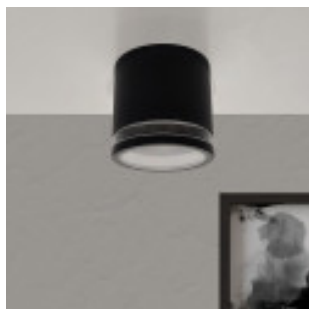

Wall light Tecto Preto Aluminum - GU10 LED - IP65

Product code:

Reference: 91724

Technical specifications:

REFERENCE: 90900
Rated Power :
Nominal Voltage:
Construction Material: Aluminium
Base: GU10
Certifications: CE - ROHS
IP : IP65-Outdoor
Dimensions (mm): Ø60mm * H100mm
Frequency (Hz): 50/60Hz
Temperature Range (°C):
Impact Protection (IK) : IK06
Warranty Years: 5

Product short description:

This Aluminium **Ceiling Light Black** has a decorative ring that the **GU10 bulb** itself will light up, making the double ring effect, which at the same time will illuminate the area, giving it a warm and cosy illumination, giving it an elegant and modern touch. **(GU10 bulb not included)**

Product description:

Aluminium Ceiling Light Black - Double Ring - GU10 LED

Our **Ceiling Light** is a high quality decorative element, making it adaptable to any type of style. You will get a great warm illumination.

Easy replacement of the bulb if necessary.

The **Ceiling Light** is made of Aluminium, a high quality material which gives the product high strength, hardness and consistency properties. It can be used indoors and also outdoors (always in covered places and without contact with rain). Recommended for any room where elegant and decorative light is required.